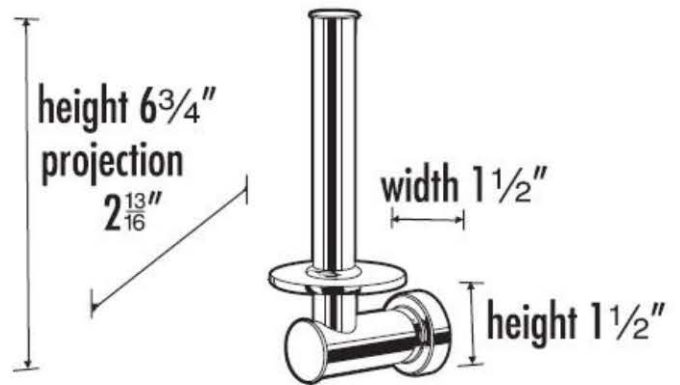

SPECIFICATIONS

INFINITY
RESERVE TISSUE HOLDER

FEATURES

Modern styling
Multiple finishes
Concealed installation

WARRANTY

Limited lifetime

FINISHES

Polished Brass/Non-lacquered (PB/NL)
Polished Chrome (PC)
Polished Nickel (PN)
Satin Nickel (SN)

MATERIAL

Brass

Item#

A8767

NOTE: Dimensions and specifications are subject to change without notice.