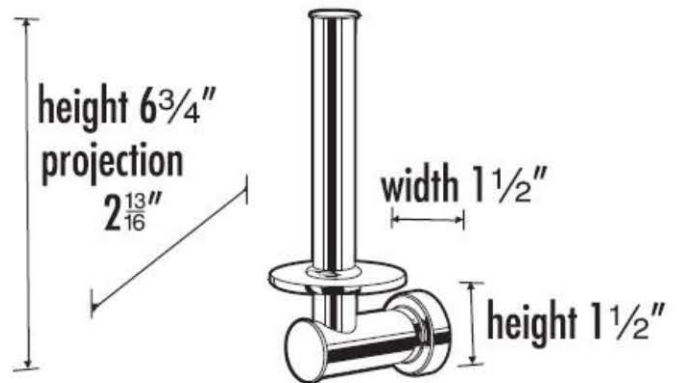

SPECIFICATIONS

INFINITY
RESERVE TISSUE HOLDER

FEATURES

Modern styling
Multiple finishes
Concealed installation

WARRANTY

Limited lifetime

FINISHES

Polished Brass/Non-lacquered (PB/NL)
Polished Chrome (PC)
Polished Nickel (PN)
Satin Nickel (SN)

MATERIAL

Brass

Item#

A8767

NOTE: Dimensions and specifications are subject to change without notice.