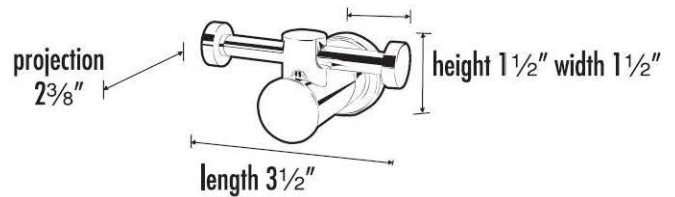

SPECIFICATIONS

INFINITY
DOUBLE ROBE HOOK

FEATURES

Modern styling
Multiple finishes
Concealed installation

WARRANTY

Limited lifetime

FINISHES

Polished Brass/Non-lacquered (PB/NL)
Polished Chrome (PC)
Polished Nickel (PN)
Satin Nickel (SN)