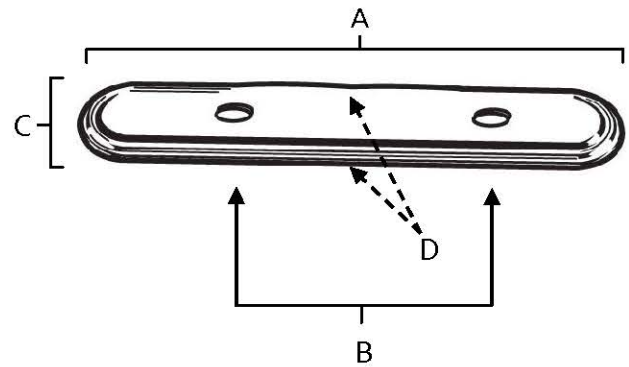

**SPECIFICATIONS**

**VENETIAN**  
BACKPLATES FOR PULLS

**FEATURES**

- Traditional styling
- Multiple finishes
- Concealed installation

**WARRANTY**

Limited lifetime

**FINISHES**

- Polished Chrome (PC)
- Antique English Matte (AEM)
- Barcelona (BARC)
- Bronze (BRZ)
- Chocolate Bronze (CHBRZ)
- Polished Antique (PA)
- Satin Nickel (SN)

**MATERIAL**

Brass

Item#	A	B	C	D
<b>A1507-3</b>	7 1/4"	3"	1 1/2"	1/8"
• for A1505-3				
<b>A1508-35</b>	7 1/4"	3 1/2"	1 1/2"	1/8"
• for A1506-35				

**KEY:**

- A - Length
- B - Center to Center
- C - Width
- D - Projection