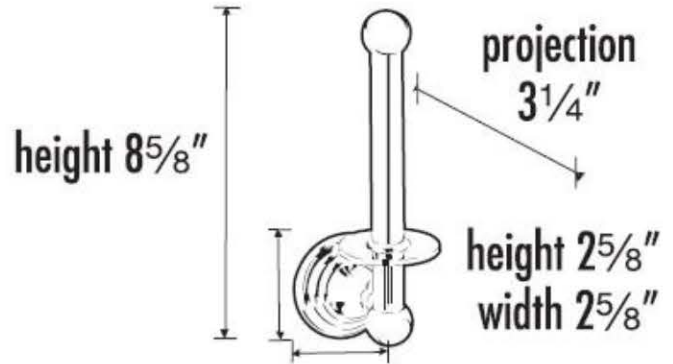

SPECIFICATIONS

EMBASSY
RESERVE TISSUE HOLDER

FEATURES

- Traditional styling
- Multiple finishes
- Concealed installation

WARRANTY

Limited lifetime

FINISHES

- Polished Brass (PB)
- Polished Brass/Non-lacquered (PB/NL)
- Polished Chrome (PC)
- Antique English (AE)
- Antique English Matte (AEM)
- Barcelona (BARC)
- Bronze (BRZ)
- Chocolate Bronze (CHBRZ)
- Polished Nickel (PN)
- Satin Nickel (SN)
- Polished Chrome/Gold (PC/GLD)
- Satin Nickel/Gold (SN/GLD)

MATERIAL

Brass

Item#

A9067

NOTE: Dimensions and specifications are subject to change without notice.