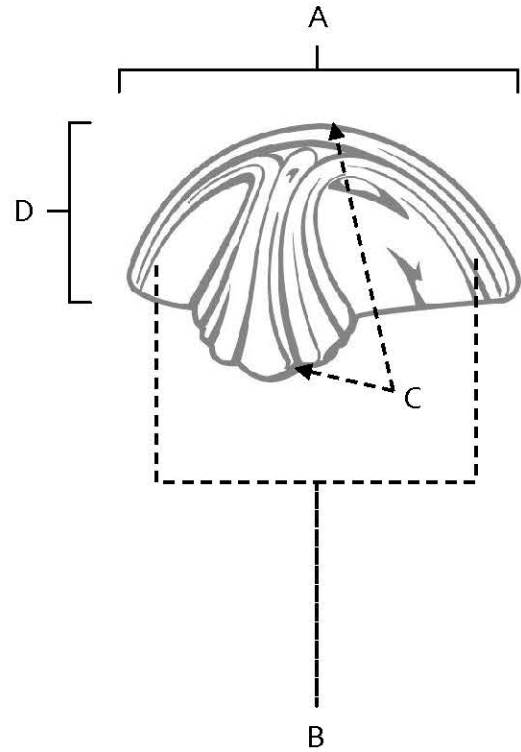

**SPECIFICATIONS**

**VENETIAN  
CUP PULL**

**FEATURES**

- Traditional styling
- Multiple finishes
- Concealed installation

**WARRANTY**

Limited lifetime

**FINISHES**

- Polished Chrome (PC)
- Antique English Matte (AEM)
- Barcelona (BARC)
- Bronze (BRZ)
- Chocolate Bronze (CHBRZ)
- Polished Antique (PA)
- Satin Nickel (SN)

**MATERIAL**

Brass

Item#	A	B	C	D
<b>A1509</b>	4"	3"	2 3/8"	1"

**KEY:**

- A - Overall Length
- B - Center to Center
- C - Width
- D - Projection

NOTE: Dimensions and specifications are subject to change without notice.