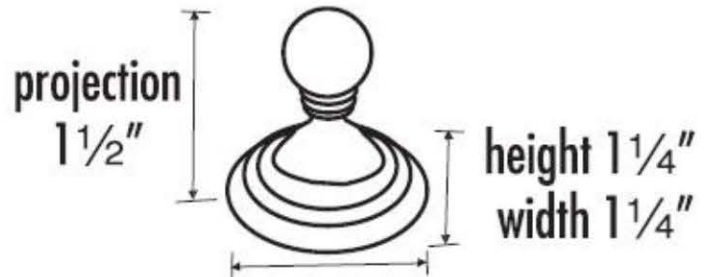

SPECIFICATIONS

EMBASSY
ROBE HOOK

FEATURES

Traditional styling
Multiple finishes
Concealed installation

WARRANTY

Limited lifetime

FINISHES

Polished Brass (PB)
Polished Brass/Non-lacquered (PB/NL)
Polished Chrome (PC)
Antique English (AE)
Antique English Matte (AEM)
Barcelona (BARC)
Bronze (BRZ)
Chocolate Bronze (CHBRZ)
Polished Nickel (PN)
Satin Nickel (SN)
Polished Chrome/Gold (PC/GLD)
Satin Nickel/Gold (SN/GLD)

MATERIAL

Brass

Item#

A9081

NOTE: Dimensions and specifications are subject to change without notice.