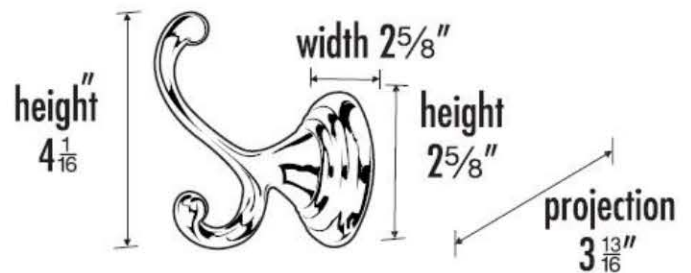

MATERIAL

Brass

Item#

A9099

NOTE: Dimensions and specifications are subject to change without notice.