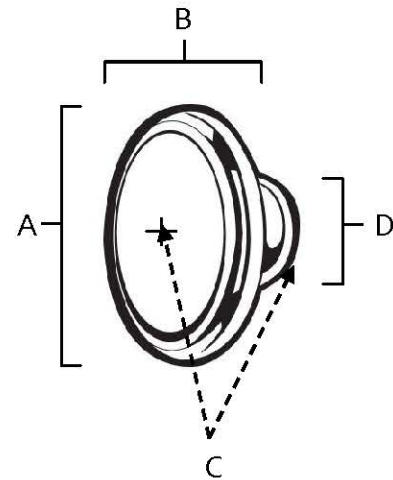

SPECIFICATIONS

**CLASSIC
TRADITIONAL
OVAL KNOB**

FEATURES

- Traditional styling
- Multiple finishes
- Concealed installation

WARRANTY

Limited lifetime

FINISHES

- Polished Brass (PB)
- Polished Chrome (PC)
- Antique English (AE)
- Antique English Matte (AEM)
- Barcelona (BARC)
- Bronze (BRZ)
- Chocolate Bronze (CHBRZ)
- Polished Antique (PA)
- Polished Nickel (PN)
- Satin Nickel (SN)

MATERIAL

Brass

Item#	A	B	C	D
A1560	1 1/2"	1"	1"	1/2"

KEY:

- A - Length
- B - Width
- C - Projection
- D - Mount Length and Width

NOTE: Dimensions and specifications are subject to change without notice.