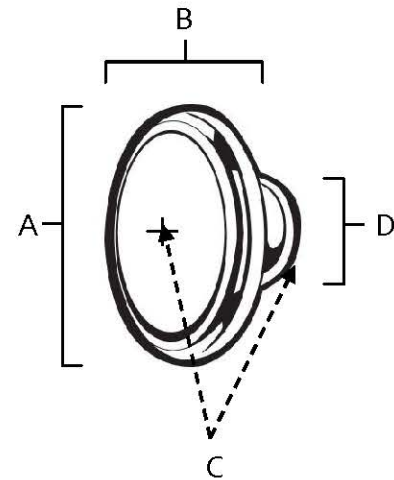

SPECIFICATIONS

**CLASSIC
TRADITIONAL
OVAL KNOB**

FEATURES

- Traditional styling
- Multiple finishes
- Concealed installation

WARRANTY

Limited lifetime

FINISHES

- Polished Brass (PB)
- Polished Chrome (PC)
- Antique English (AE)
- Antique English Matte (AEM)
- Barcelona (BARC)
- Bronze (BRZ)
- Chocolate Bronze (CHBRZ)
- Polished Antique (PA)
- Polished Nickel (PN)
- Satin Nickel (SN)

MATERIAL

Brass

Item#	A	B	C	D
A1560	1 1/2"	1"	1"	1/2"

KEY:

- A - Length
- B - Width
- C - Projection
- D - Mount Length and Width

NOTE: Dimensions and specifications are subject to change without notice.