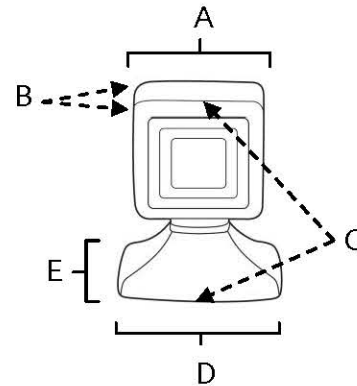

**SPECIFICATIONS**

**CUBE  
PINCH KNOB**

**FEATURES**

Contemporary styling  
Multiple finishes  
Concealed installation

**WARRANTY**

Limited lifetime

**FINISHES**

Polished Brass (PB)  
Polished Brass/Non-lacquered (PB/NL)  
Polished Chrome (PC)  
Bronze (BRZ)  
Chocolate Bronze (CHBRZ)  
Polished Nickel (PN)  
Satin Nickel (SN)

**MATERIAL**

Brass

Item#	A	B	C	D	E
<b>A986-1</b>	1"	1/2"	1 5/8"	1 1/4"	13/16"
<b>A986-78</b>	7/8"	1/2"	1 3/8"	1 1/16"	5/8"

**KEY:**

A - Length  
B - Width  
C - Projection  
D - Mount Length  
E - Mount Width