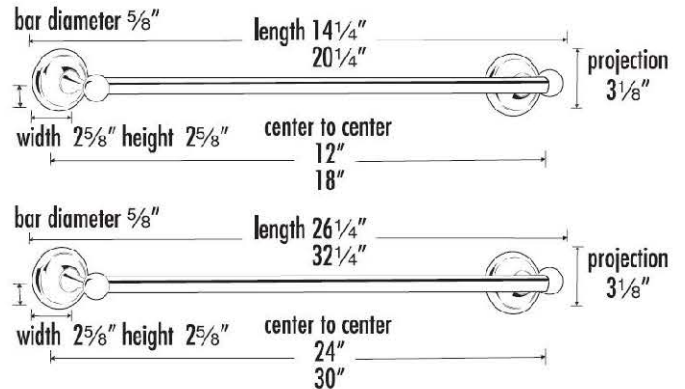

Item#

- **A9220-12**
- **A9220-18**
- **A9220-24**
- **A9220-30**

NOTE: Dimensions and specifications are subject to change without notice.