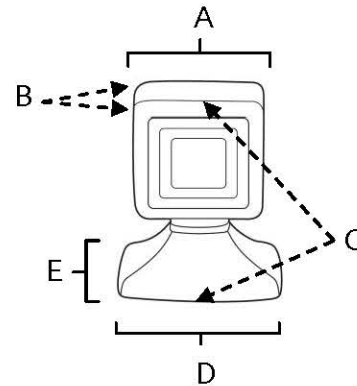

**SPECIFICATIONS**

**CUBE  
PINCH KNOB**

**FEATURES**

- Contemporary styling
- Multiple finishes
- Concealed installation

**WARRANTY**

Limited lifetime

**FINISHES**

- Polished Brass (PB)
- Polished Brass/Non-lacquered (PB/NL)
- Polished Chrome (PC)
- Bronze (BRZ)
- Chocolate Bronze (CHBRZ)
- Polished Nickel (PN)
- Satin Nickel (SN)

**MATERIAL**

Brass

Item#	A	B	C	D	E
<b>A986-1</b>	1"	1/2"	1 5/8"	1 1/4"	13/16"
<b>A986-78</b>	7/8"	1/2"	1 3/8"	1 1/16"	5/8"

**KEY:**

- A - Length
- B - Width
- C - Projection
- D - Mount Length
- E - Mount Width