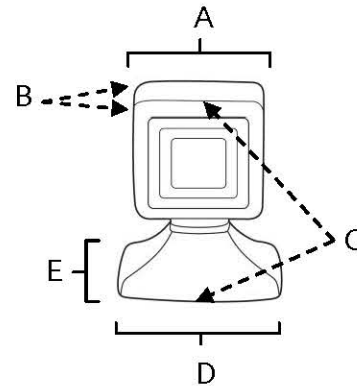

SPECIFICATIONS

**CUBE
PINCH KNOB**

FEATURES

- Contemporary styling
- Multiple finishes
- Concealed installation

WARRANTY

Limited lifetime

FINISHES

- Polished Brass (PB)
- Polished Brass/Non-lacquered (PB/NL)
- Polished Chrome (PC)
- Bronze (BRZ)
- Chocolate Bronze (CHBRZ)
- Polished Nickel (PN)
- Satin Nickel (SN)

MATERIAL

Brass

Item#	A	B	C	D	E
A986-1	1"	1/2"	1 5/8"	1 1/4"	13/16"
A986-78	7/8"	1/2"	1 3/8"	1 1/16"	5/8"

KEY:

- A - Length
- B - Width
- C - Projection
- D - Mount Length
- E - Mount Width

NOTE: Dimensions and specifications are subject to change without notice.