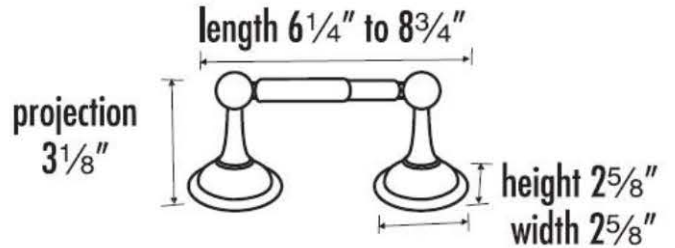

SPECIFICATIONS

YALE
TISSUE HOLDER

FEATURES

Traditional styling
Multiple finishes
Concealed installation

WARRANTY

Limited lifetime

FINISHES

Polished Brass (PB)
Polished Brass/Non-lacquered (PB/NL)
Polished Chrome (PC)
Barcelona (BARC)
Bronze (BRZ)
Chocolate Bronze (CHBRZ)
Satin Nickel (SN)

MATERIAL

Brass

Item#

A9260

NOTE: Dimensions and specifications are subject to change without notice.