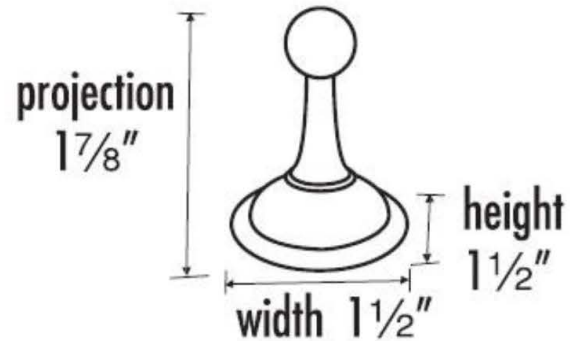

**SPECIFICATIONS**

**YALE**  
ROBE HOOK

**FEATURES**

- Traditional styling
- Multiple finishes
- Concealed installation

**WARRANTY**

Limited lifetime

**FINISHES**

- Polished Brass (PB)
- Polished Brass/Non-lacquered (PB/NL)
- Polished Chrome (PC)
- Barcelona (BARC)
- Bronze (BRZ)
- Chocolate Bronze (CHBRZ)
- Satin Nickel (SN)

**MATERIAL**

Brass

**Item#**

**A9280**

NOTE: Dimensions and specifications are subject to change without notice.