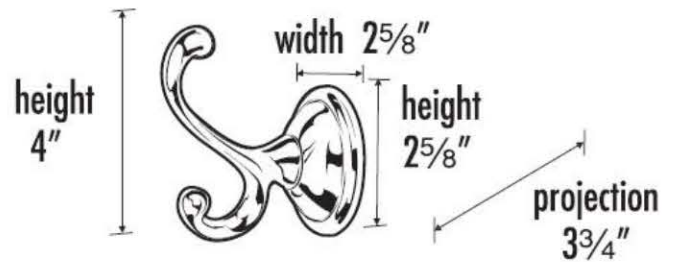

SPECIFICATIONS

YALE
ROBE HOOK

FEATURES

Traditional styling
Multiple finishes
Concealed installation

WARRANTY

Limited lifetime

FINISHES

Polished Brass (PB)
Polished Brass/Non-lacquered (PB/NL)
Polished Chrome (PC)
Barcelona (BARC)
Bronze (BRZ)
Chocolate Bronze (CHBRZ)
Satin Nickel (SN)

MATERIAL

Brass

Item#

A9299

NOTE: Dimensions and specifications are subject to change without notice.