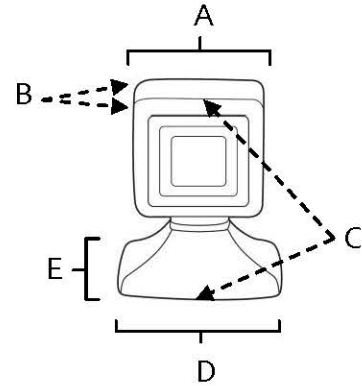

SPECIFICATIONS

**CUBE
PINCH KNOB**

FEATURES

- Contemporary styling
- Multiple finishes
- Concealed installation

WARRANTY

Limited lifetime

FINISHES

- Polished Brass (PB)
- Polished Brass/Non-lacquered (PB/NL)
- Polished Chrome (PC)
- Bronze (BRZ)
- Chocolate Bronze (CHBRZ)
- Polished Nickel (PN)
- Satin Nickel (SN)

MATERIAL

Brass

Item#	A	B	C	D	E
A986-1	1"	1/2"	1 5/8"	1 1/4"	13/16"
A986-78	7/8"	1/2"	1 3/8"	1 1/16"	5/8"

KEY:

- A - Length
- B - Width
- C - Projection
- D - Mount Length
- E - Mount Width

NOTE: Dimensions and specifications are subject to change without notice.