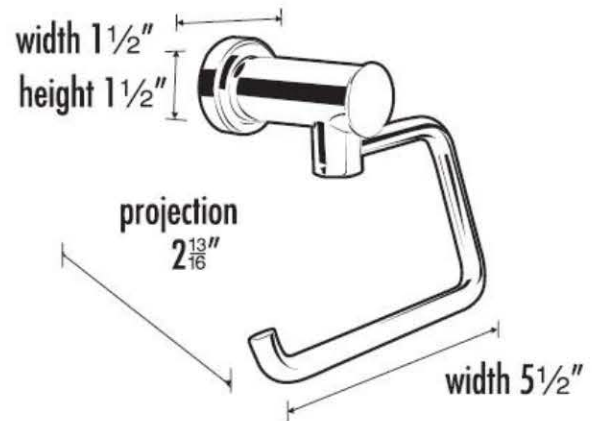

"Creations"®
by ALNO, INC.

PRODUCT SHEET

SPECIFICATIONS

INFINITY

SINGLE POST TISSUE HOLDER

FEATURES

Modern styling
Multiple finishes
Concealed installation

WARRANTY

Limited lifetime

FINISHES

Polished Brass/Non-lacquered (PB/NL)
Polished Chrome (PC)
Polished Nickel (PN)
Satin Nickel (SN)

MATERIAL

Brass

Item#

A8766

NOTE: Dimensions and specifications are subject to change without notice.