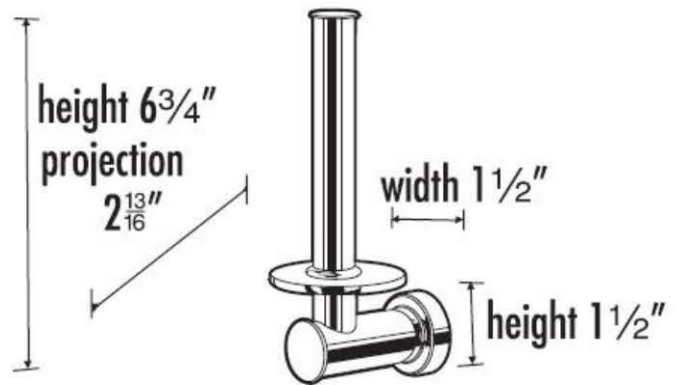

SPECIFICATIONS

INFINITY
RESERVE TISSUE HOLDER

FEATURES

Modern styling
Multiple finishes
Concealed installation

WARRANTY

Limited lifetime

FINISHES

Polished Brass/Non-lacquered (PB/NL)
Polished Chrome (PC)
Polished Nickel (PN)
Satin Nickel (SN)

MATERIAL

Brass

Item#

A8767

NOTE: Dimensions and specifications are subject to change without notice.