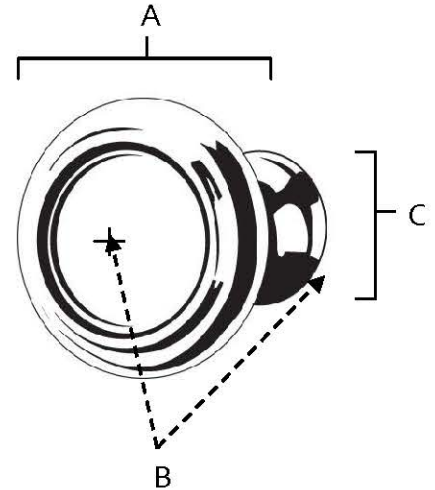

**SPECIFICATIONS**

**CLASSIC  
TRADITIONAL  
ROUND KNOBS**

**FEATURES**

- Traditional styling
- Multiple finishes
- Concealed installation

**WARRANTY**

Limited lifetime

**FINISHES**

- Polished Brass (PB)
- Polished Chrome (PC)
- Antique English (AE)
- Antique English Matte (AEM)
- Barcelona (BARC)
- Bronze (BRZ)
- Chocolate Bronze (CHBRZ)
- Polished Antique (PA)
- Polished Nickel (PN)
- Satin Nickel (SN)

**MATERIAL**

Brass

Item#	A	B	C
A1561	1 1/4"	1 1/8"	1/2"
A1562	1 1/2"	1 1/8"	9/16"

**KEY:**

- A - Length and Width
- B - Projection
- C - Mount Length and Width

NOTE: Dimensions and specifications are subject to change without notice.