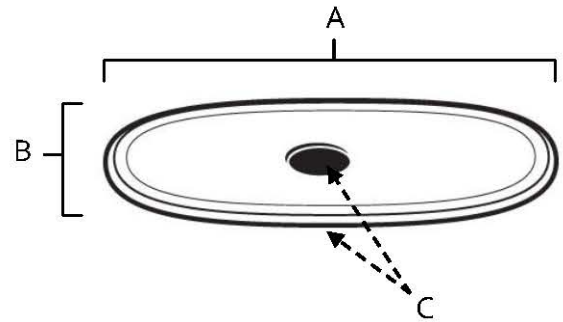

**SPECIFICATIONS**

**CLASSIC  
TRADITIONAL  
BACKPLATE FOR KNOBS**

**FEATURES**

- Traditional styling
- Multiple finishes
- Concealed installation

**WARRANTY**

Limited lifetime

**FINISHES**

- Polished Brass (PB)
- Polished Chrome (PC)
- Antique English (AE)
- Antique English Matte (AEM)
- Barcelona (BARC)
- Bronze (BRZ)
- Chocolate Bronze (CHBRZ)
- Polished Antique (PA)
- Polished Nickel (PN)
- Satin Nickel (SN)

**MATERIAL**

Brass

Item#	A	B	C
<b>A1565</b>	2 1/2"	7/8"	1/8"

**KEY:**

- A - Length
- B - Width
- C - Projection

NOTE: Dimensions and specifications are subject to change without notice.