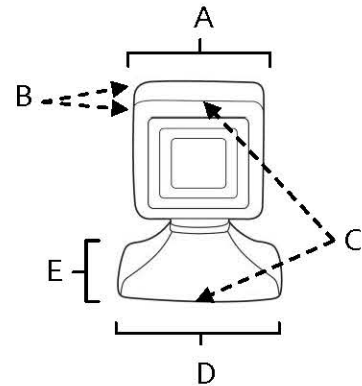

**SPECIFICATIONS**

**CUBE  
PINCH KNOB**

**FEATURES**

- Contemporary styling
- Multiple finishes
- Concealed installation

**WARRANTY**

Limited lifetime

**FINISHES**

- Polished Brass (PB)
- Polished Brass/Non-lacquered (PB/NL)
- Polished Chrome (PC)
- Bronze (BRZ)
- Chocolate Bronze (CHBRZ)
- Polished Nickel (PN)
- Satin Nickel (SN)

**MATERIAL**

Brass

Item#	A	B	C	D	E
<b>A986-1</b>	1"	1/2"	1 5/8"	1 1/4"	13/16"
<b>A986-78</b>	7/8"	1/2"	1 3/8"	1 1/16"	5/8"

**KEY:**

- A - Length
- B - Width
- C - Projection
- D - Mount Length
- E - Mount Width