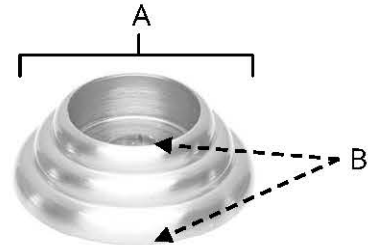

SPECIFICATIONS

**TRADITIONAL
ROSETTES**

FEATURES

- Traditional styling
- Multiple finishes
- Concealed installation

WARRANTY

Limited lifetime

FINISHES

- Polished Brass (PB)
- Polished Chrome (PC)
- Antique English (AE)
- Antique English Matte (AEM)
- Antique Pewter (AP)
- Barcelona (BARC)
- Bronze (BRZ)
- Chocolate Bronze (CHBRZ)
- Matte Black (MB)
- Polished Antique (PA)
- Polished Nickel (PN)
- Satin Nickel (SN)

MATERIAL

Brass

Item#	A	B
A722 (for A702-3, A702-35 & A702-4)	5/8"	1/4"
A723 (for A702-6)	7/8"	3/8"
D111 (for D110-AP)	1 1/2"	5/8"
D117 (for D110-18)	1 3/4"	5/8"

KEY:

- A - Length and Width
- B - Projection