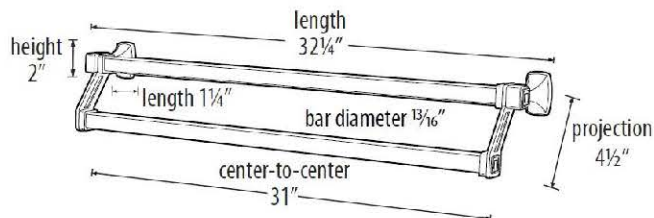

PRODUCT SHEET

Item#

A6525-25

A6525-31

NOTE: Dimensions and specifications are subject to change without notice.