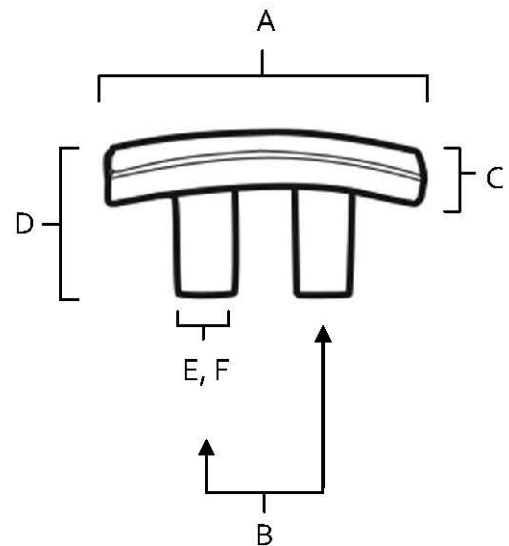

**SPECIFICATIONS**

**ARCH**

PULL

A418

**FEATURES**

- Modern styling
- Multiple finishes
- Concealed installation

**WARRANTY**

Limited lifetime

**FINISHES**

- Polished Chrome (PC)
- Polished Nickel (PN)
- Satin Nickel (SN)
- Bronze (BRZ)
- Chocolate Bronze (CHBRZ)

**MATERIAL**

Brass

Item#	A	B	C	D	E (L)	F (W)
A418	2"	3/4"	1/4"	1"	11/32"	1/4"

**KEY:**

- A - Overall Length
- B - Center to Center
- C - Handle Width
- D - Projection
- E - Mount Length
- F - Mount Width

NOTE: Dimensions and specifications are subject to change without notice.