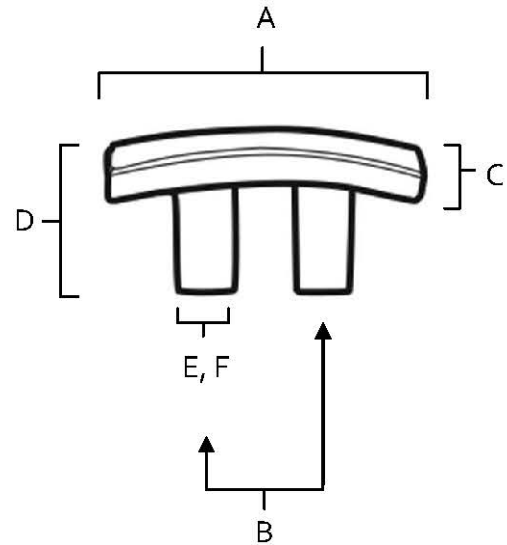

SPECIFICATIONS

ARCH

PULL

A418

FEATURES

- Modern styling
- Multiple finishes
- Concealed installation

WARRANTY

Limited lifetime

FINISHES

- Polished Chrome (PC)
- Polished Nickel (PN)
- Satin Nickel (SN)
- Bronze (BRZ)
- Chocolate Bronze (CHBRZ)

MATERIAL

Brass

Item#	A	B	C	D	E (L)	F (W)
A418	2"	3/4"	1/4"	1"	11/32"	1/4"

KEY:

- A - Overall Length
- B - Center to Center
- C - Handle Width
- D - Projection
- E - Mount Length
- F - Mount Width

NOTE: Dimensions and specifications are subject to change without notice.