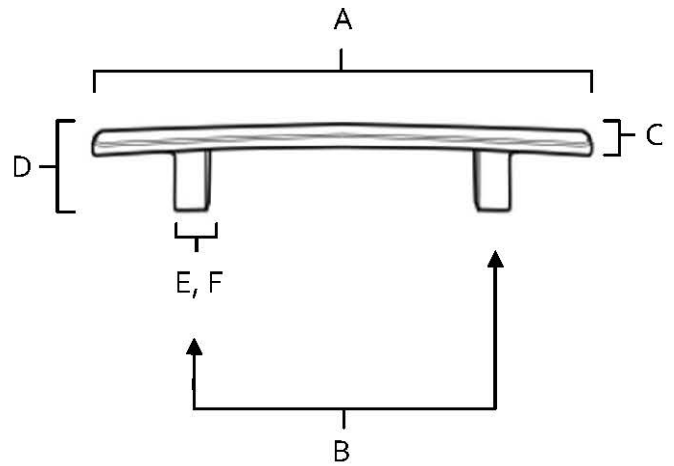

SPECIFICATIONS

**ARCH
PULLS**

FEATURES

- Modern styling
- Multiple finishes
- Concealed installation

WARRANTY

Limited lifetime

FINISHES

- Polished Chrome (PC)
- Polished Nickel (PN)
- Satin Nickel (SN)
- Bronze (BRZ)
- Chocolate Bronze (CHBRZ)

MATERIAL

Brass

Item#	A	B	C	D	E (L)	F (W)
A419-4	6 1/2"	4"	7/16"	1 1/8"	11/32"	1/4"
A419-6	8 3/4"	6"	7/16"	1 1/4"	11/32"	1/4"
A419-8	10 3/4"	8"	7/16"	1 1/4"	11/32"	1/4"

KEY:

- A - Overall Length
- B - Center to Center
- C - Handle Width
- D - Projection
- E - Mount Length
- F - Mount Width

NOTE: Dimensions and specifications are subject to change without notice.