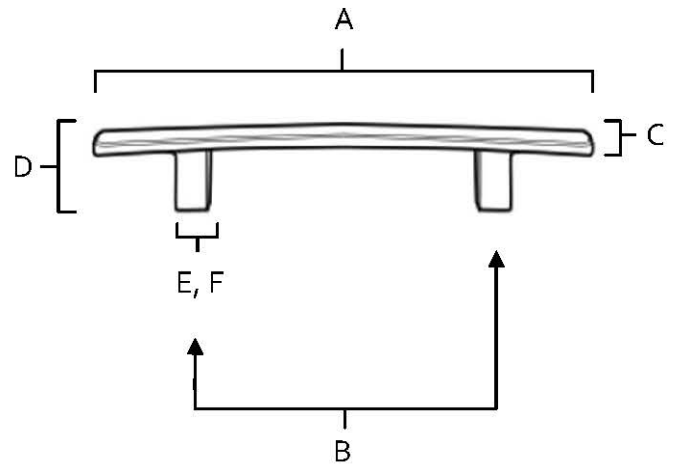

SPECIFICATIONS

**ARCH
PULLS**

FEATURES

Modern styling
Multiple finishes
Concealed installation

WARRANTY

Limited lifetime

FINISHES

Polished Chrome (PC)
Polished Nickel (PN)
Satin Nickel (SN)
Bronze (BRZ)
Chocolate Bronze (CHBRZ)

MATERIAL

Brass

Item#	A	B	C	D	E (L)	F (W)
A419-4	6 1/2"	4"	7/16"	1 1/8"	11/32"	1/4"
A419-6	8 3/4"	6"	7/16"	1 1/4"	11/32"	1/4"
A419-8	10 3/4"	8"	7/16"	1 1/4"	11/32"	1/4"

KEY:

A - Overall Length
B - Center to Center
C - Handle Width
D - Projection
E - Mount Length
F - Mount Width

NOTE: Dimensions and specifications are subject to change without notice.