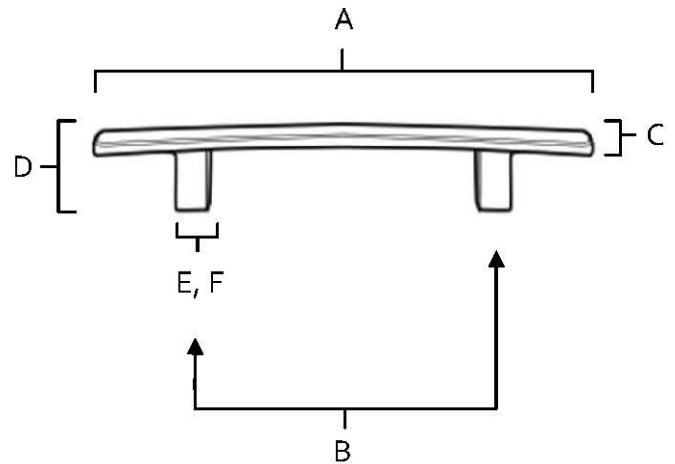

SPECIFICATIONS

**ARCH
PULLS**

FEATURES

- Modern styling
- Multiple finishes
- Concealed installation

WARRANTY

Limited lifetime

FINISHES

- Polished Chrome (PC)
- Polished Nickel (PN)
- Satin Nickel (SN)
- Bronze (BRZ)
- Chocolate Bronze (CHBRZ)

MATERIAL

Brass

Item#	A	B	C	D	E (L)	F (W)
A419-4	6 1/2"	4"	7/16"	1 1/8"	11/32"	1/4"
A419-6	8 3/4"	6"	7/16"	1 1/4"	11/32"	1/4"
A419-8	10 3/4"	8"	7/16"	1 1/4"	11/32"	1/4"

KEY:

- A - Overall Length
- B - Center to Center
- C - Handle Width
- D - Projection
- E - Mount Length
- F - Mount Width

NOTE: Dimensions and specifications are subject to change without notice.