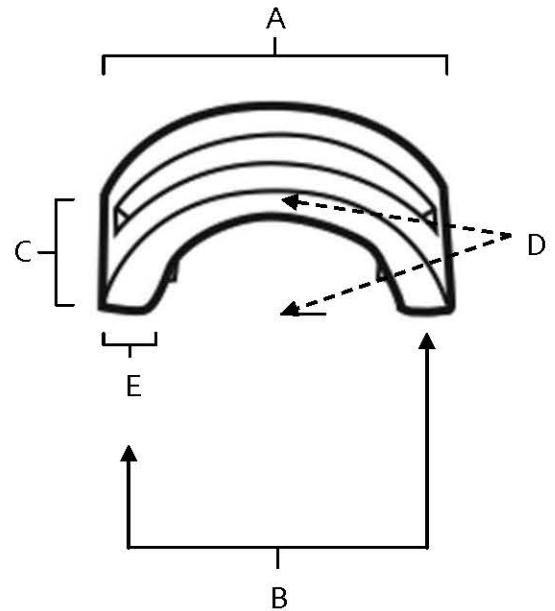

**SPECIFICATIONS**

**SLIT-TOP  
PULLS**

**FEATURES**

- Modern styling
- Multiple finishes
- Concealed installation

**WARRANTY**

Limited lifetime

**FINISHES**

- Polished Brass (PB)
- Polished Chrome (PC)
- Bronze (BRZ)
- Chocolate Bronze (CHBRZ)
- Polished Nickel (PN)
- Satin Nickel (SN)

**MATERIAL**

Brass

Item#	A	B	C	D	E
<b>A421</b>	1 1/2"	2"	3/4"	1"	7/16"

**KEY:**

- A - Overall Length
- B - Center to Center
- C - Handle Width
- D - Projection
- E - Mount Length

NOTE: Dimensions and specifications are subject to change without notice.