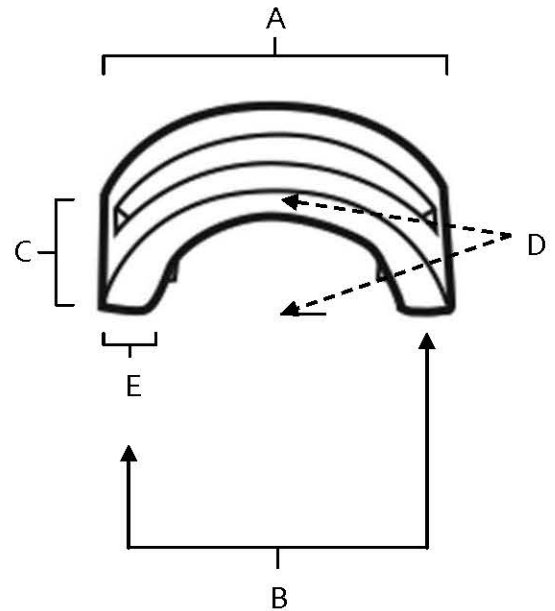

SPECIFICATIONS

**SLIT-TOP
PULLS**

FEATURES

- Modern styling
- Multiple finishes
- Concealed installation

WARRANTY

Limited lifetime

FINISHES

- Polished Brass (PB)
- Polished Chrome (PC)
- Bronze (BRZ)
- Chocolate Bronze (CHBRZ)
- Polished Nickel (PN)
- Satin Nickel (SN)

MATERIAL

Brass

Item#	A	B	C	D	E
A421	1 1/2"	2"	3/4"	1"	7/16"

KEY:

- A - Overall Length
- B - Center to Center
- C - Handle Width
- D - Projection
- E - Mount Length

NOTE: Dimensions and specifications are subject to change without notice.