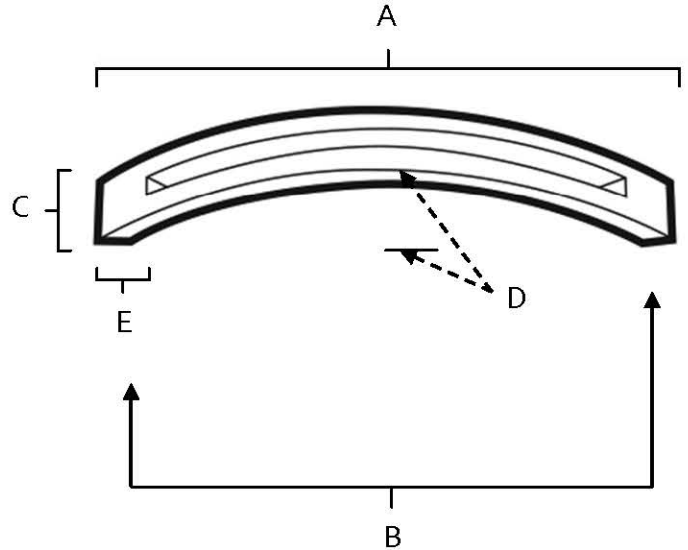

SPECIFICATIONS

**SLIT-TOP
PULLS**

FEATURES

- Modern styling
- Multiple finishes
- Concealed installation

WARRANTY

Limited lifetime

FINISHES

- Polished Brass (PB)
- Polished Chrome (PC)
- Bronze (BRZ)
- Chocolate Bronze (CHBRZ)
- Polished Nickel (PN)
- Satin Nickel (SN)

MATERIAL

Brass

Item#	A	B	C	D	E
A422-4	5 1/4"	4"	3/4"	1"	3/4"
A422-6	7 3/8"	6"	7/8"	1"	7/8"
A422-8	9 1/2"	8"	7/8"	1 1/4"	1"

KEY:

- A - Overall Length
- B - Center to Center
- C - Handle Width
- D - Projection
- E - Mount Length