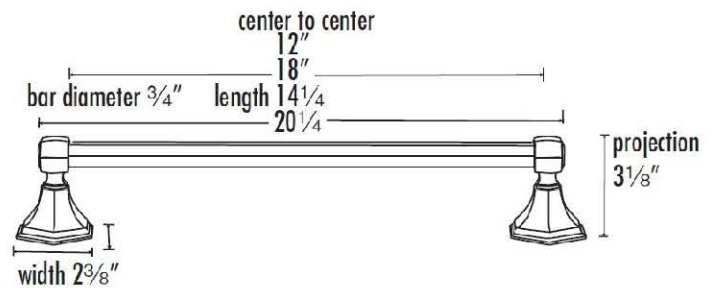

**SPECIFICATIONS**

**NICOLE  
TOWEL BAR**

**FEATURES**

Traditional styling  
Multiple finishes  
Concealed installation

**WARRANTY**

Limited lifetime

**FINISHES**

Polished Brass (PB)  
Polished Brass/Non-lacquered (PB/NL)  
Polished Chrome (PC)  
Antique English Matte (AEM)  
Barcelona (BARC)  
Bronze (BRZ)  
Chocolate Bronze (CHBRZ)  
Polished Nickel (PN)  
Satin Nickel (SN)

**MATERIAL**

Brass

**Item#**

**A7720-12**  
**A7720-18**  
**A7720-24**  
**A7720-30**

NOTE: Dimensions and specifications are subject to change without notice.