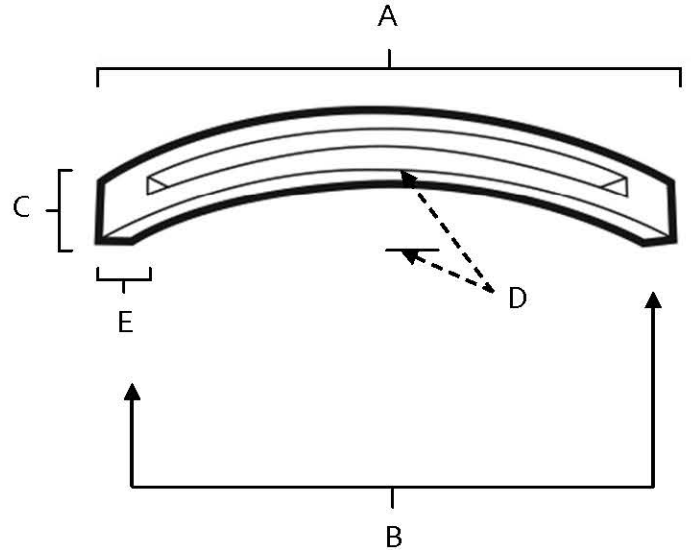

SPECIFICATIONS

**SLIT-TOP
PULLS**

FEATURES

- Modern styling
- Multiple finishes
- Concealed installation

WARRANTY

Limited lifetime

FINISHES

- Polished Brass (PB)
- Polished Chrome (PC)
- Bronze (BRZ)
- Chocolate Bronze (CHBRZ)
- Polished Nickel (PN)
- Satin Nickel (SN)

MATERIAL

Brass

Item#	A	B	C	D	E
A422-4	5 1/4"	4"	3/4"	1"	3/4"
A422-6	7 3/8"	6"	7/8"	1"	7/8"
A422-8	9 1/2"	8"	7/8"	1 1/4"	1"

KEY:

- A - Overall Length
- B - Center to Center
- C - Handle Width
- D - Projection
- E - Mount Length