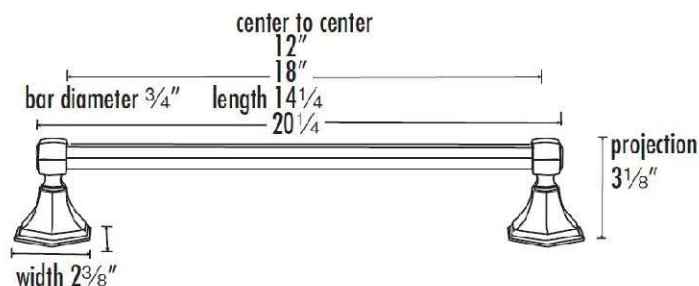

SPECIFICATIONS

**NICOLE
TOWEL BAR**

FEATURES

- Traditional styling
- Multiple finishes
- Concealed installation

WARRANTY

Limited lifetime

FINISHES

- Polished Brass (PB)
- Polished Brass/Non-lacquered (PB/NL)
- Polished Chrome (PC)
- Antique English Matte (AEM)
- Barcelona (BARC)
- Bronze (BRZ)
- Chocolate Bronze (CHBRZ)
- Polished Nickel (PN)
- Satin Nickel (SN)

MATERIAL

Brass

Item#

- A7720-12**
- A7720-18**
- A7720-24**
- A7720-30**

NOTE: Dimensions and specifications are subject to change without notice.