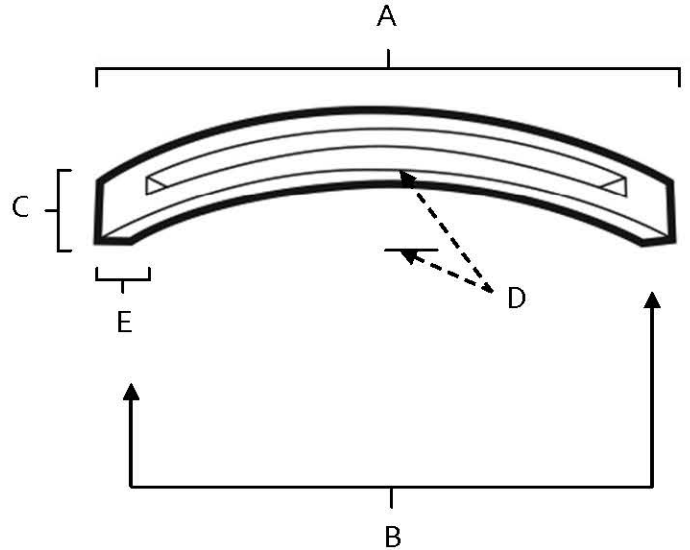

SPECIFICATIONS

**SLIT-TOP
PULLS**

FEATURES

- Modern styling
- Multiple finishes
- Concealed installation

WARRANTY

Limited lifetime

FINISHES

- Polished Brass (PB)
- Polished Chrome (PC)
- Bronze (BRZ)
- Chocolate Bronze (CHBRZ)
- Polished Nickel (PN)
- Satin Nickel (SN)

MATERIAL

Brass

Item#	A	B	C	D	E
A422-4	5 1/4"	4"	3/4"	1"	3/4"
A422-6	7 3/8"	6"	7/8"	1"	7/8"
A422-8	9 1/2"	8"	7/8"	1 1/4"	1"

KEY:

- A - Overall Length
- B - Center to Center
- C - Handle Width
- D - Projection
- E - Mount Length