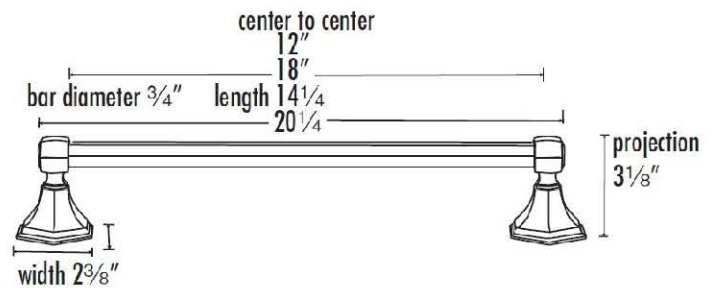

SPECIFICATIONS

NICOLE
TOWEL BAR

FEATURES

Traditional styling
Multiple finishes
Concealed installation

WARRANTY

Limited lifetime

FINISHES

Polished Brass (PB)
Polished Brass/Non-lacquered (PB/NL)
Polished Chrome (PC)
Antique English Matte (AEM)
Barcelona (BARC)
Bronze (BRZ)
Chocolate Bronze (CHBRZ)
Polished Nickel (PN)
Satin Nickel (SN)

MATERIAL

Brass

Item#

A7720-12
A7720-18
A7720-24
A7720-30

NOTE: Dimensions and specifications are subject to change without notice.