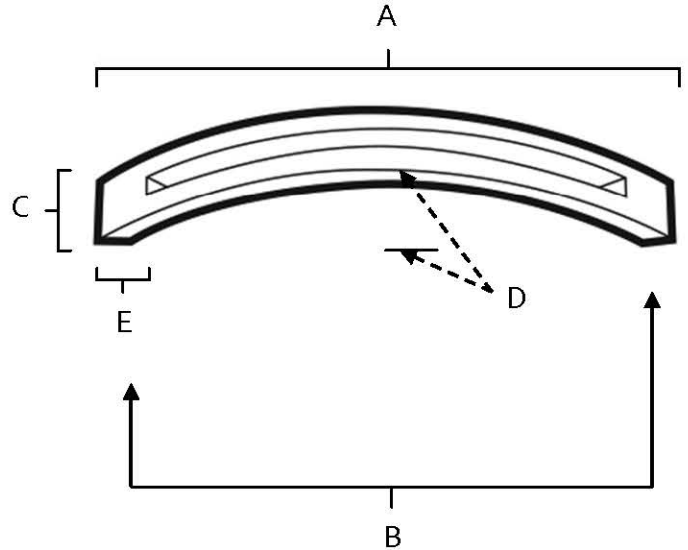

SPECIFICATIONS

**SLIT-TOP
PULLS**

FEATURES

- Modern styling
- Multiple finishes
- Concealed installation

WARRANTY

Limited lifetime

FINISHES

- Polished Brass (PB)
- Polished Chrome (PC)
- Bronze (BRZ)
- Chocolate Bronze (CHBRZ)
- Polished Nickel (PN)
- Satin Nickel (SN)

MATERIAL

Brass

| Item# | A | B | C | D | E |
|--------|--------|----|------|--------|------|
| A422-4 | 5 1/4" | 4" | 3/4" | 1" | 3/4" |
| A422-6 | 7 3/8" | 6" | 7/8" | 1" | 7/8" |
| A422-8 | 9 1/2" | 8" | 7/8" | 1 1/4" | 1" |

KEY:

- A - Overall Length
- B - Center to Center
- C - Handle Width
- D - Projection
- E - Mount Length

NOTE: Dimensions and specifications are subject to change without notice.