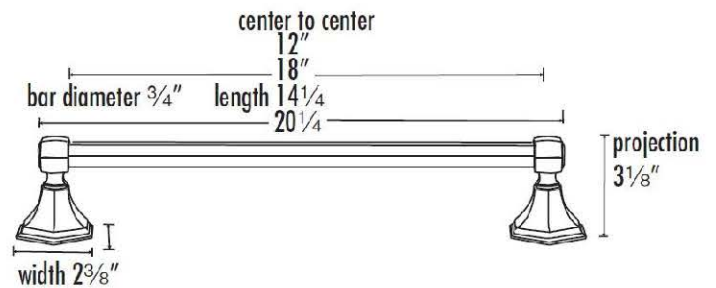

SPECIFICATIONS

**NICOLE
TOWEL BAR**

FEATURES

Traditional styling
Multiple finishes
Concealed installation

WARRANTY

Limited lifetime

FINISHES

Polished Brass (PB)
Polished Brass/Non-lacquered (PB/NL)
Polished Chrome (PC)
Antique English Matte (AEM)
Barcelona (BARC)
Bronze (BRZ)
Chocolate Bronze (CHBRZ)
Polished Nickel (PN)
Satin Nickel (SN)

MATERIAL

Brass

Item#

A7720-12
A7720-18
A7720-24
A7720-30

NOTE: Dimensions and specifications are subject to change without notice.