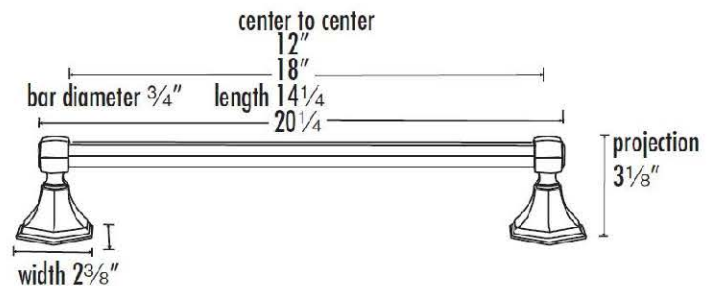

SPECIFICATIONS

**NICOLE
TOWEL BAR**

FEATURES

Traditional styling
Multiple finishes
Concealed installation

WARRANTY

Limited lifetime

FINISHES

Polished Brass (PB)
Polished Brass/Non-lacquered (PB/NL)
Polished Chrome (PC)
Antique English Matte (AEM)
Barcelona (BARC)
Bronze (BRZ)
Chocolate Bronze (CHBRZ)
Polished Nickel (PN)
Satin Nickel (SN)

MATERIAL

Brass

Item#

A7720-12
A7720-18
A7720-24
A7720-30

NOTE: Dimensions and specifications are subject to change without notice.