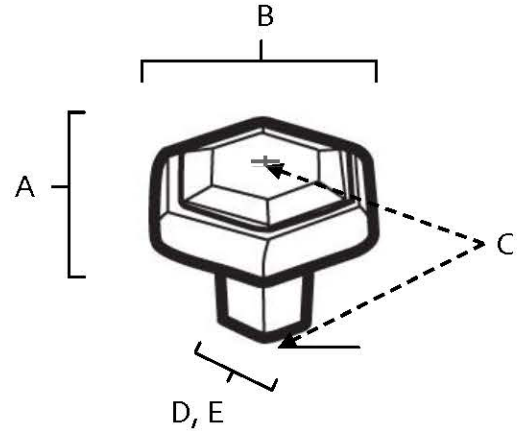

**SPECIFICATIONS**

**NICOLE**  
KNOBS

**FEATURES**

- Modern styling
- Multiple finishes
- Concealed installation

**WARRANTY**

Limited lifetime

**FINISHES**

- Polished Brass (PB)
- Polished Chrome (PC)
- Antique English Matte (AEM)
- Barcelona (BARC)
- Bronze (BRZ)
- Chocolate Bronze (CHBRZ)
- Polished Nickel (PN)
- Satin Nickel (SN)

**MATERIAL**

Brass

Item#	A	B	C	D (L)	E (W)
A423	1 3/8"	1 1/8"	1 3/16"	9/16"	1/2"
A424	1 1/2"	1 3/8"	1 5/16"	9/16"	1/2"

**KEY:**

- A - Length
- B - Width
- C - Projection
- D - Mount Length
- E - Mount Width