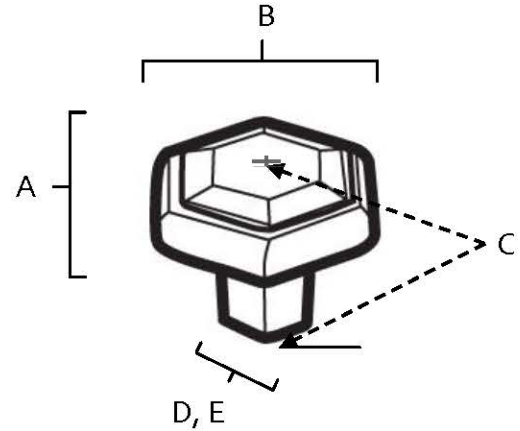

SPECIFICATIONS

NICOLE
KNOBS

FEATURES

- Modern styling
- Multiple finishes
- Concealed installation

WARRANTY

Limited lifetime

FINISHES

- Polished Brass (PB)
- Polished Chrome (PC)
- Antique English Matte (AEM)
- Barcelona (BARC)
- Bronze (BRZ)
- Chocolate Bronze (CHBRZ)
- Polished Nickel (PN)
- Satin Nickel (SN)

MATERIAL

Brass

Item#	A	B	C	D (L)	E (W)
A423	1 3/8"	1 1/8"	1 3/16"	9/16"	1/2"
A424	1 1/2"	1 3/8"	1 5/16"	9/16"	1/2"

KEY:

- A - Length
- B - Width
- C - Projection
- D - Mount Length
- E - Mount Width

NOTE: Dimensions and specifications are subject to change without notice.