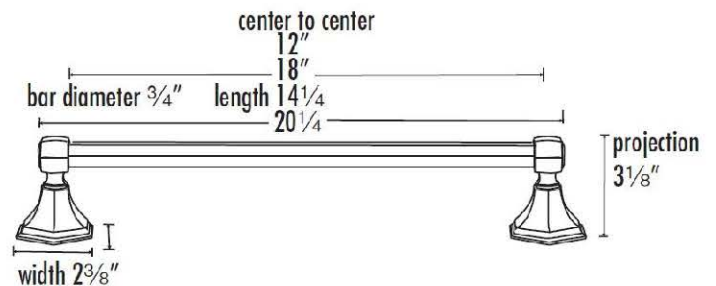

**SPECIFICATIONS**

**NICOLE  
TOWEL BAR**

**FEATURES**

Traditional styling  
Multiple finishes  
Concealed installation

**WARRANTY**

Limited lifetime

**FINISHES**

Polished Brass (PB)  
Polished Brass/Non-lacquered (PB/NL)  
Polished Chrome (PC)  
Antique English Matte (AEM)  
Barcelona (BARC)  
Bronze (BRZ)  
Chocolate Bronze (CHBRZ)  
Polished Nickel (PN)  
Satin Nickel (SN)

**MATERIAL**

Brass

**Item#**

**A7720-12**  
**A7720-18**  
**A7720-24**  
**A7720-30**

NOTE: Dimensions and specifications are subject to change without notice.