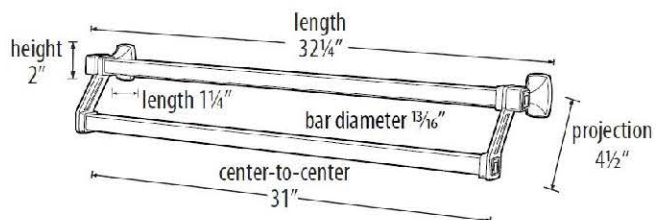

PRODUCT SHEET

Item#

A6525-25

A6525-31

NOTE: Dimensions and specifications are subject to change without notice.