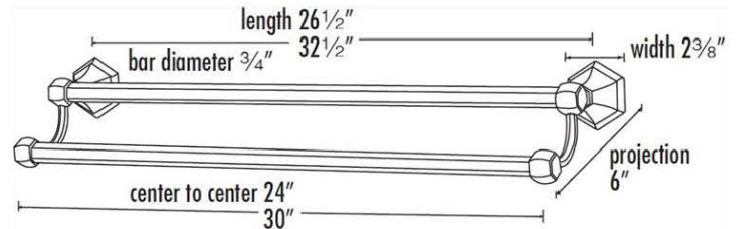

**SPECIFICATIONS**

**NICOLE**  
DOUBLE TOWEL BAR

**FEATURES**

- Traditional styling
- Multiple finishes
- Concealed installation

**WARRANTY**

Limited lifetime

**FINISHES**

- Polished Brass (PB)
- Polished Brass/Non-lacquered (PB/NL)
- Polished Chrome (PC)
- Antique English Matte (AEM)
- Barcelona (BARC)
- Bronze (BRZ)
- Chocolate Bronze (CHBRZ)
- Polished Nickel (PN)
- Satin Nickel (SN)

**MATERIAL**

Brass

**Item#**

- A7725-24**
- A7725-30**

NOTE: Dimensions and specifications are subject to change without notice.