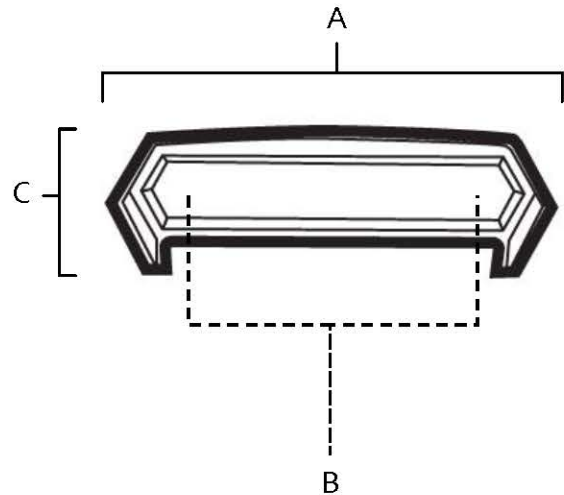

SPECIFICATIONS

NICOLE
CUP PULL

FEATURES

- Modern styling
- Multiple finishes
- Concealed installation

WARRANTY

Limited lifetime

FINISHES

- Polished Brass (PB)
- Polished Chrome (PC)
- Antique English Matte (AEM)
- Barcelona (BARC)
- Bronze (BRZ)
- Chocolate Bronze (CHBRZ)
- Polished Nickel (PN)
- Satin Nickel (SN)

MATERIAL

Brass

Item#	A	B	C	D
A429	5 1/8"	4"	1 3/4"	1 1/8"

KEY:

- A - Overall Length
- B - Center to Center
- C - Width
- D - Projection

NOTE: Dimensions and specifications are subject to change without notice.