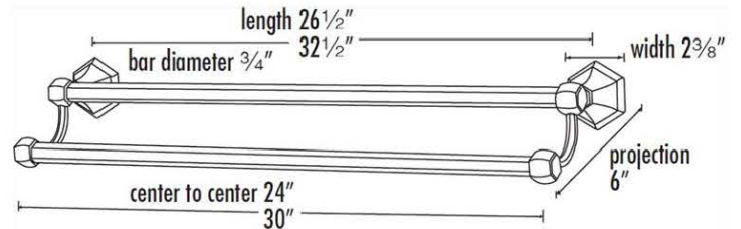

SPECIFICATIONS

NICOLE
DOUBLE TOWEL BAR

FEATURES

- Traditional styling
- Multiple finishes
- Concealed installation

WARRANTY

Limited lifetime

FINISHES

- Polished Brass (PB)
- Polished Brass/Non-lacquered (PB/NL)
- Polished Chrome (PC)
- Antique English Matte (AEM)
- Barcelona (BARC)
- Bronze (BRZ)
- Chocolate Bronze (CHBRZ)
- Polished Nickel (PN)
- Satin Nickel (SN)

MATERIAL

Brass

Item#

- A7725-24**
- A7725-30**

NOTE: Dimensions and specifications are subject to change without notice.