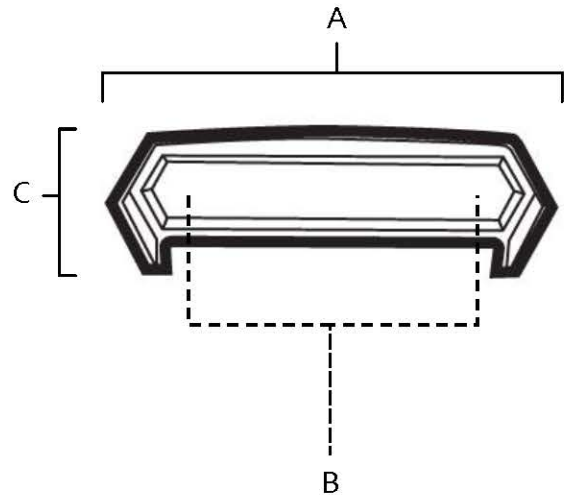

**SPECIFICATIONS**

**NICOLE**  
CUP PULL

**FEATURES**

- Modern styling
- Multiple finishes
- Concealed installation

**WARRANTY**

Limited lifetime

**FINISHES**

- Polished Brass (PB)
- Polished Chrome (PC)
- Antique English Matte (AEM)
- Barcelona (BARC)
- Bronze (BRZ)
- Chocolate Bronze (CHBRZ)
- Polished Nickel (PN)
- Satin Nickel (SN)

**MATERIAL**

Brass

Item#	A	B	C	D
A429	5 1/8"	4"	1 3/4"	1 1/8"

**KEY:**

- A - Overall Length
- B - Center to Center
- C - Width
- D - Projection

NOTE: Dimensions and specifications are subject to change without notice.