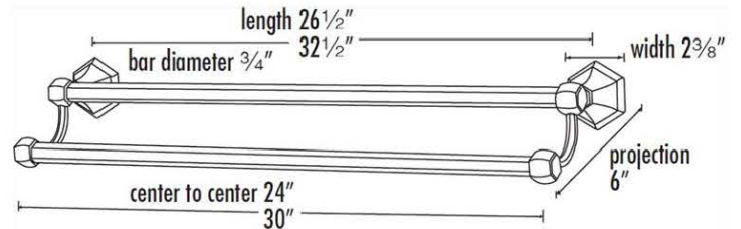

**SPECIFICATIONS**

**NICOLE**  
DOUBLE TOWEL BAR

**FEATURES**

- Traditional styling
- Multiple finishes
- Concealed installation

**WARRANTY**

Limited lifetime

**FINISHES**

- Polished Brass (PB)
- Polished Brass/Non-lacquered (PB/NL)
- Polished Chrome (PC)
- Antique English Matte (AEM)
- Barcelona (BARC)
- Bronze (BRZ)
- Chocolate Bronze (CHBRZ)
- Polished Nickel (PN)
- Satin Nickel (SN)

**MATERIAL**

Brass

**Item#**

**A7725-24**

**A7725-30**

NOTE: Dimensions and specifications are subject to change without notice.